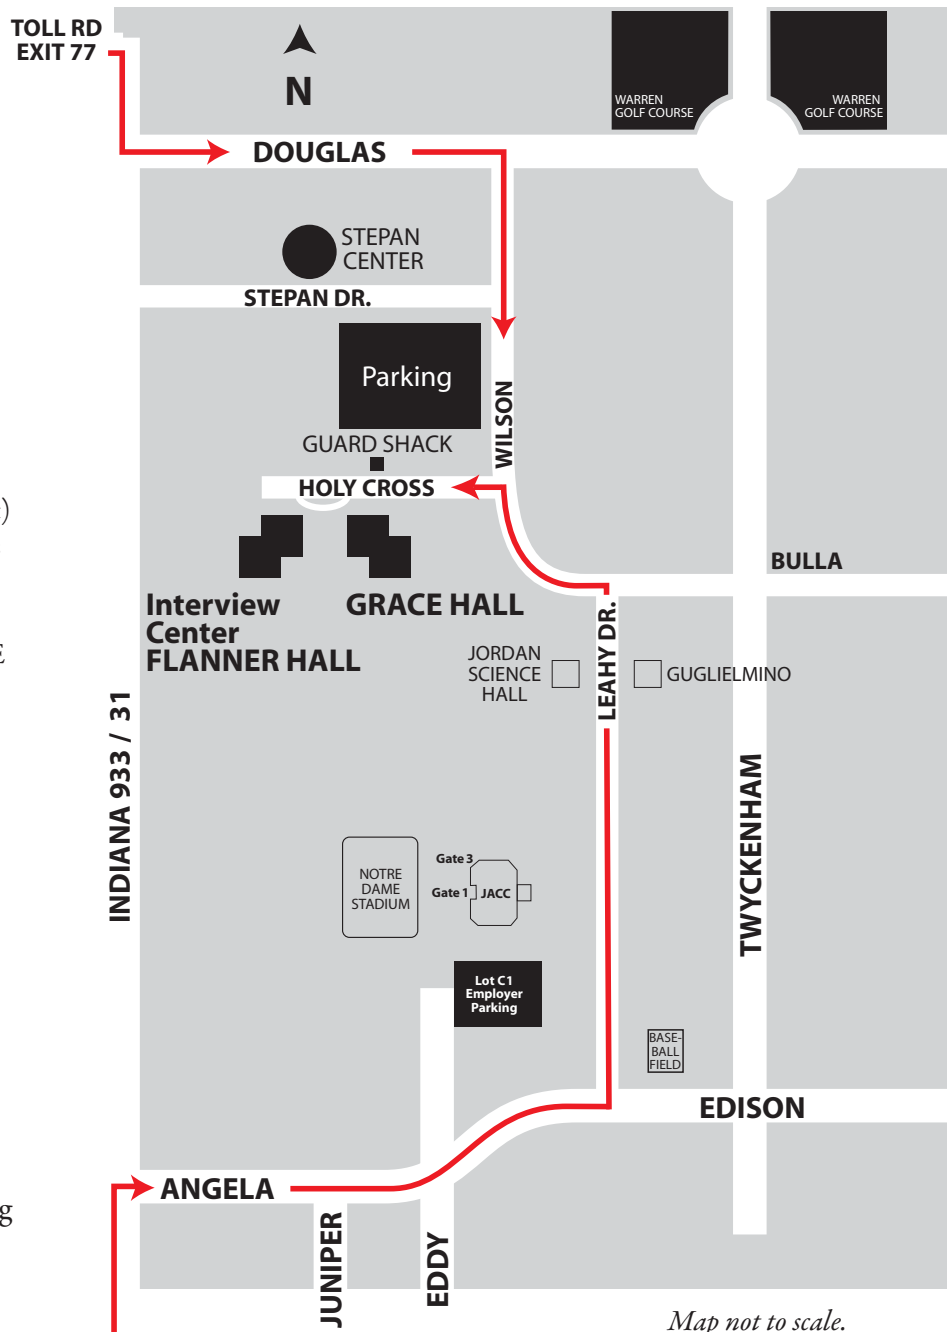

Interview Center Directions

Campus Map and Directions for Employers

University of Notre Dame

From the North/East/West (Indiana Toll Road):

Take Exit 77 off the Toll Road.

After paying your toll, proceed to the stoplight (Indiana 933/31). Turn right (south).

Immediately merge to the left turn lane and turn left (east) onto Douglas Road.

Proceed east on Douglas until you reach Wilson. Turn right (south) on Wilson.

Continue on Wilson through stop signs and around the curve (turns into Bulla). After the curve turn right at the stop sign (Leahy Drive).

Note the right turn on Wilson is correct, but instead of following the red arrow south, please turn right (west) on Holy Cross, proceed to the guard gate, get a Visitor's Pass to park, then proceed to Flanner Hall (west tower as you walk up the stairs). Please be aware, after you turn onto Wilson you will be tempted to turn BEFORE Holy Cross by side entrances and Stepan Drive, BUT DON'T, it won't work for security reasons.

From the South:

Follow US 31 north, which becomes US 933 just south of the South Bend area. Proceed through downtown and continue north.

Turn right (east) on Angela Blvd. (Notre Dame sign and golf course will be on the far right corner). Angela turns into Edison Road.

Important Locations

- **Flanner Hall** Interview Center
- **East Gate** Check-in for visitor parking

Map not to scale.